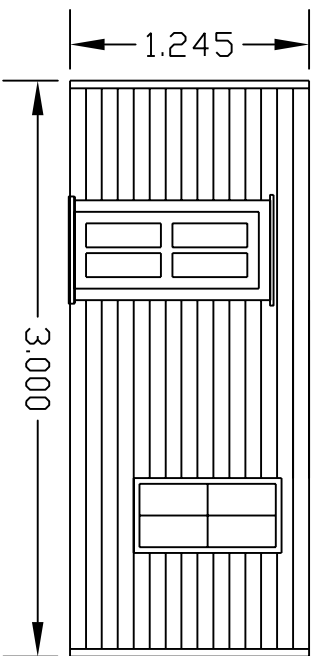

Wooden Structure

Use .083" 40-mil
Novelty Siding
Evergreen #4083

ROOF GUSSETS (QTY-3) USE .040" STYRENE

WALL BRACKETS (QTY-8) USE .040" STYRENE

TICHY 8062
.33x.71

TICHY DOOR 8032
.40x.96