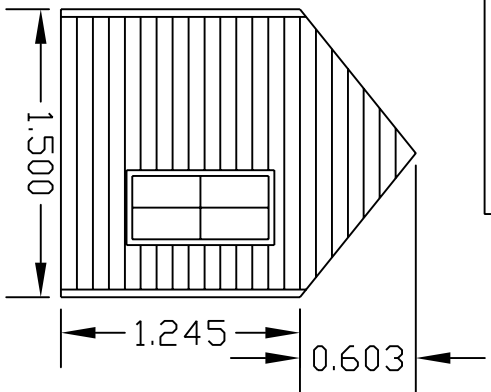

Wooden Structure

Use .083" 40-mil
Novelty Siding
Evergreen #4083

ROOF GUSSETS (QTY-3) USE .040" STYRENE

WALL BRACKETS (QTY-8) USE .040" STYRENE

TICHY 8062
.33x.71

TICHY DOOR 8032
.40x.96